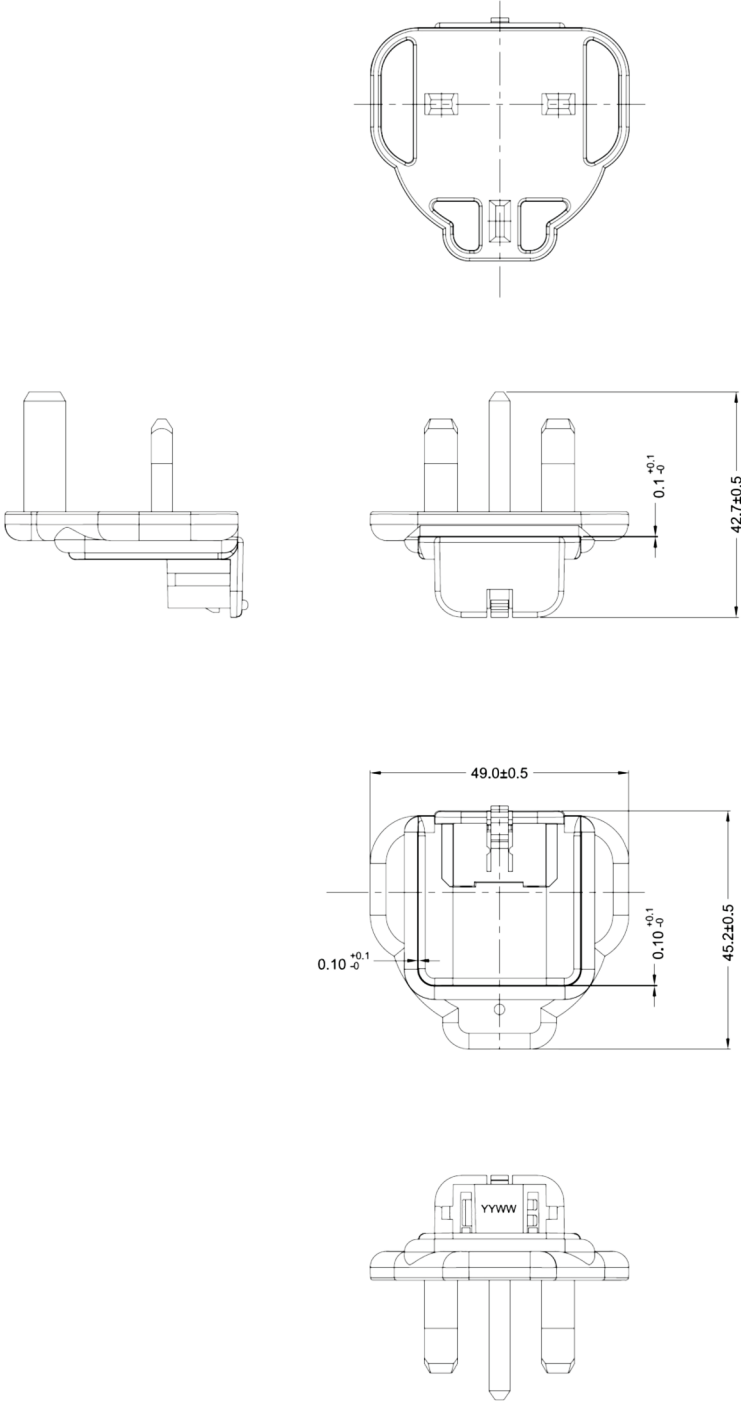

UK Adapters