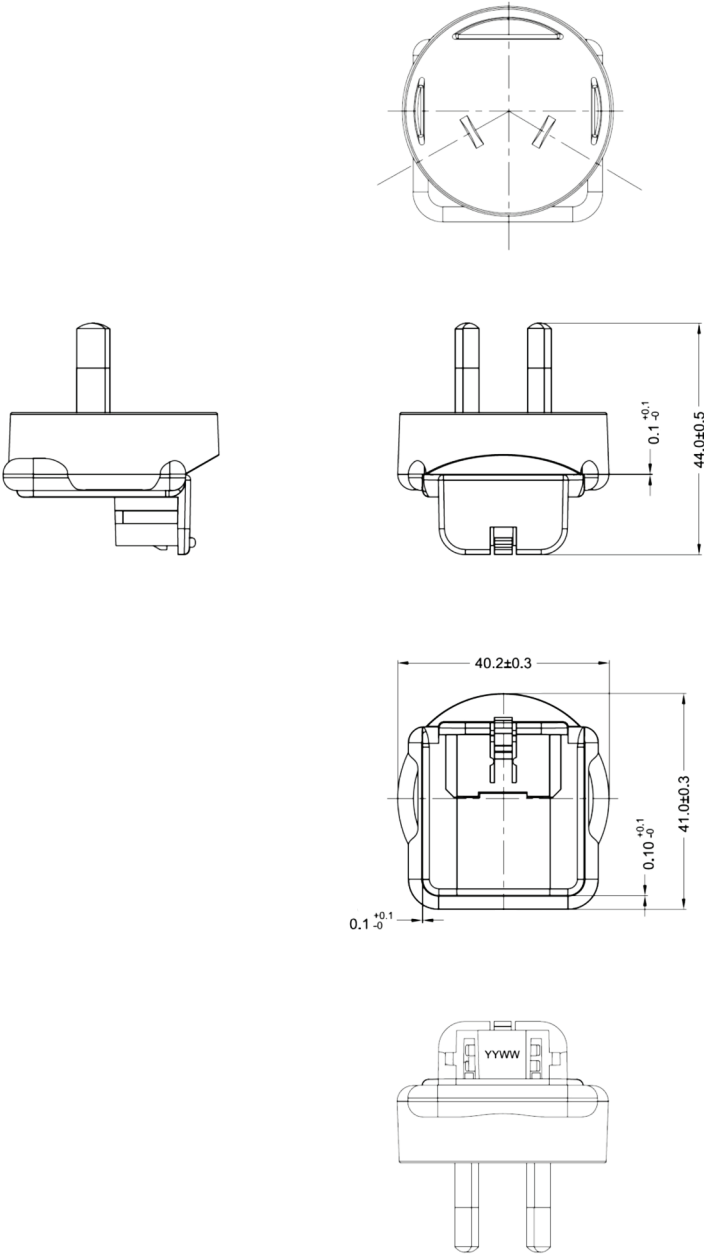

AU Adapters