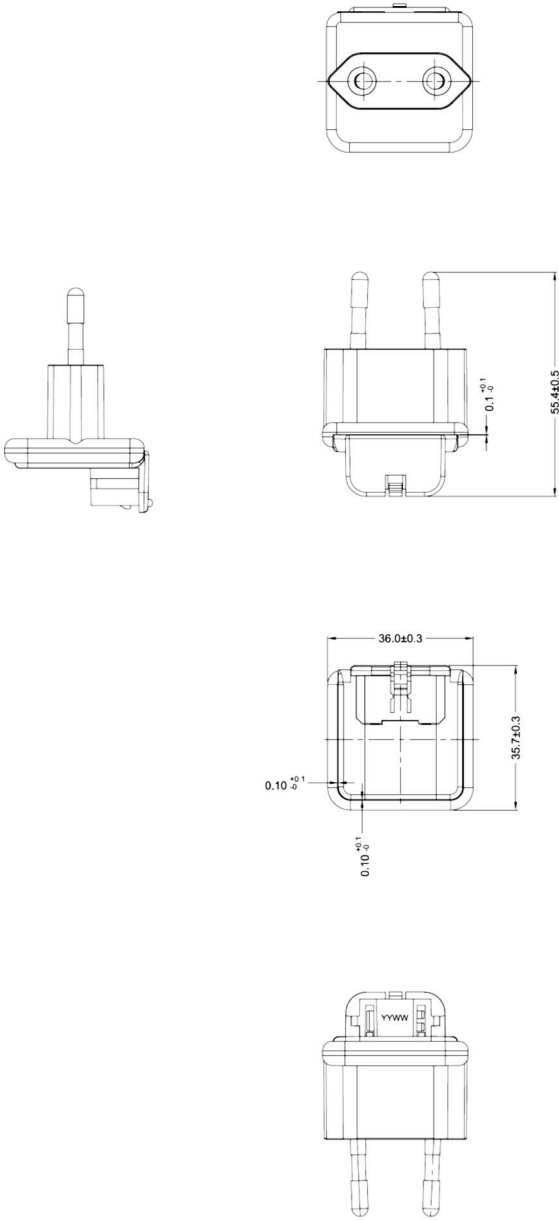

EU Adapters